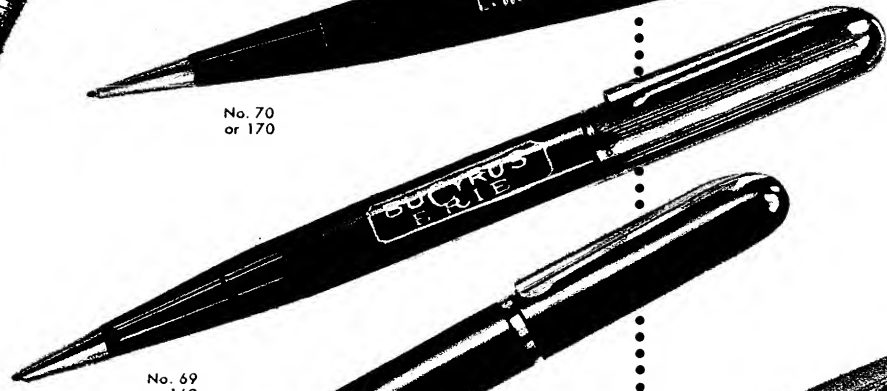

No. 69
or 169